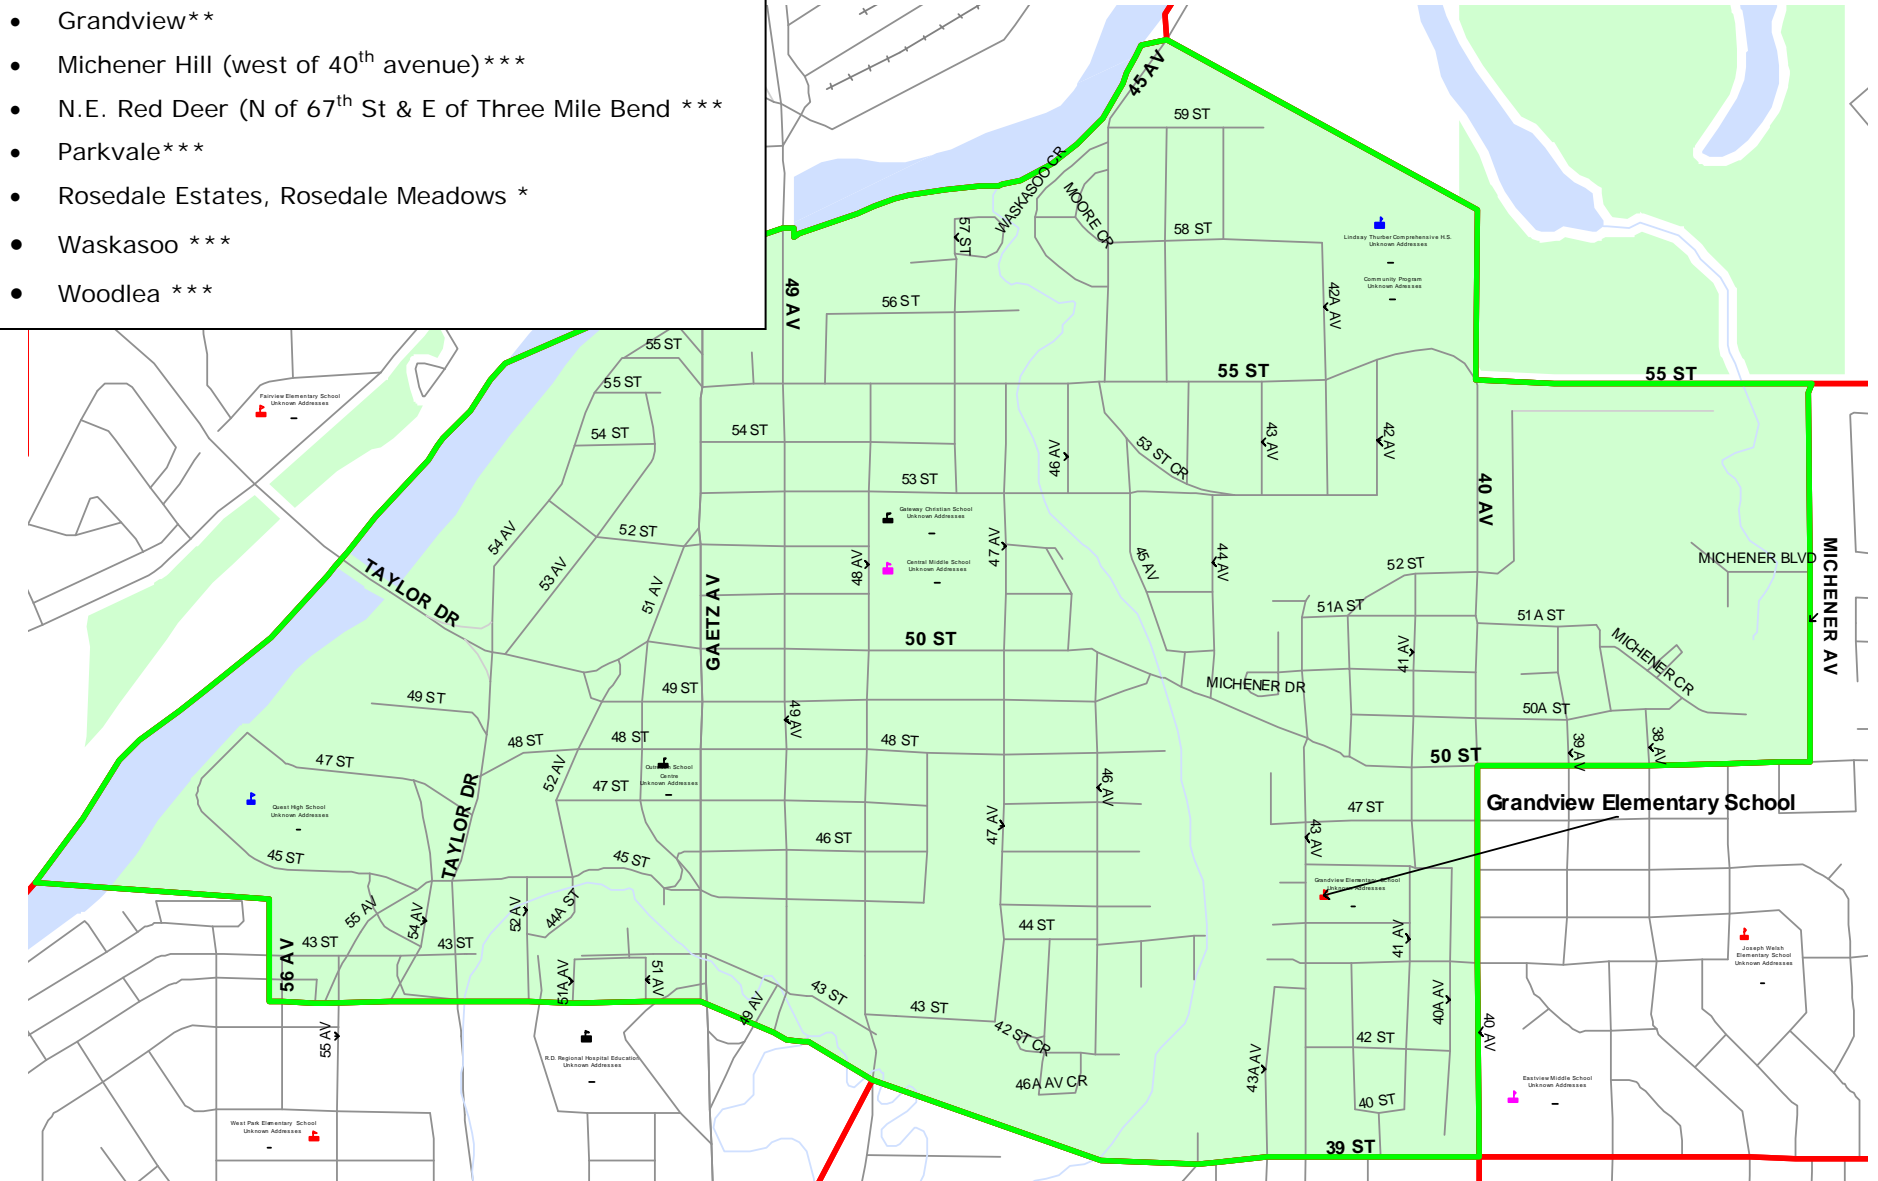

**Grandview Elementary School attendance boundary:**

- Downtown (City Center)\*\*\*
- Grandview\*\*
- Michener Hill (west of 40<sup>th</sup> avenue)\*\*\*
- N.E. Red Deer (N of 67<sup>th</sup> St & E of Three Mile Bend \*\*\*)
- Parkvale\*\*\*
- Rosedale Estates, Rosedale Meadows \*
- Waskasoo \*\*\*
- Woodlea \*\*\*

**French Immersion To**

- \*Barrie Wilson Elementary School
- \*\*Mountview Elementary School
- \*\*\*Oriole Park Elementary School

**Grandview Elementary School bussed boundary:**

- Rosedale Estates, Rosedale Meadows